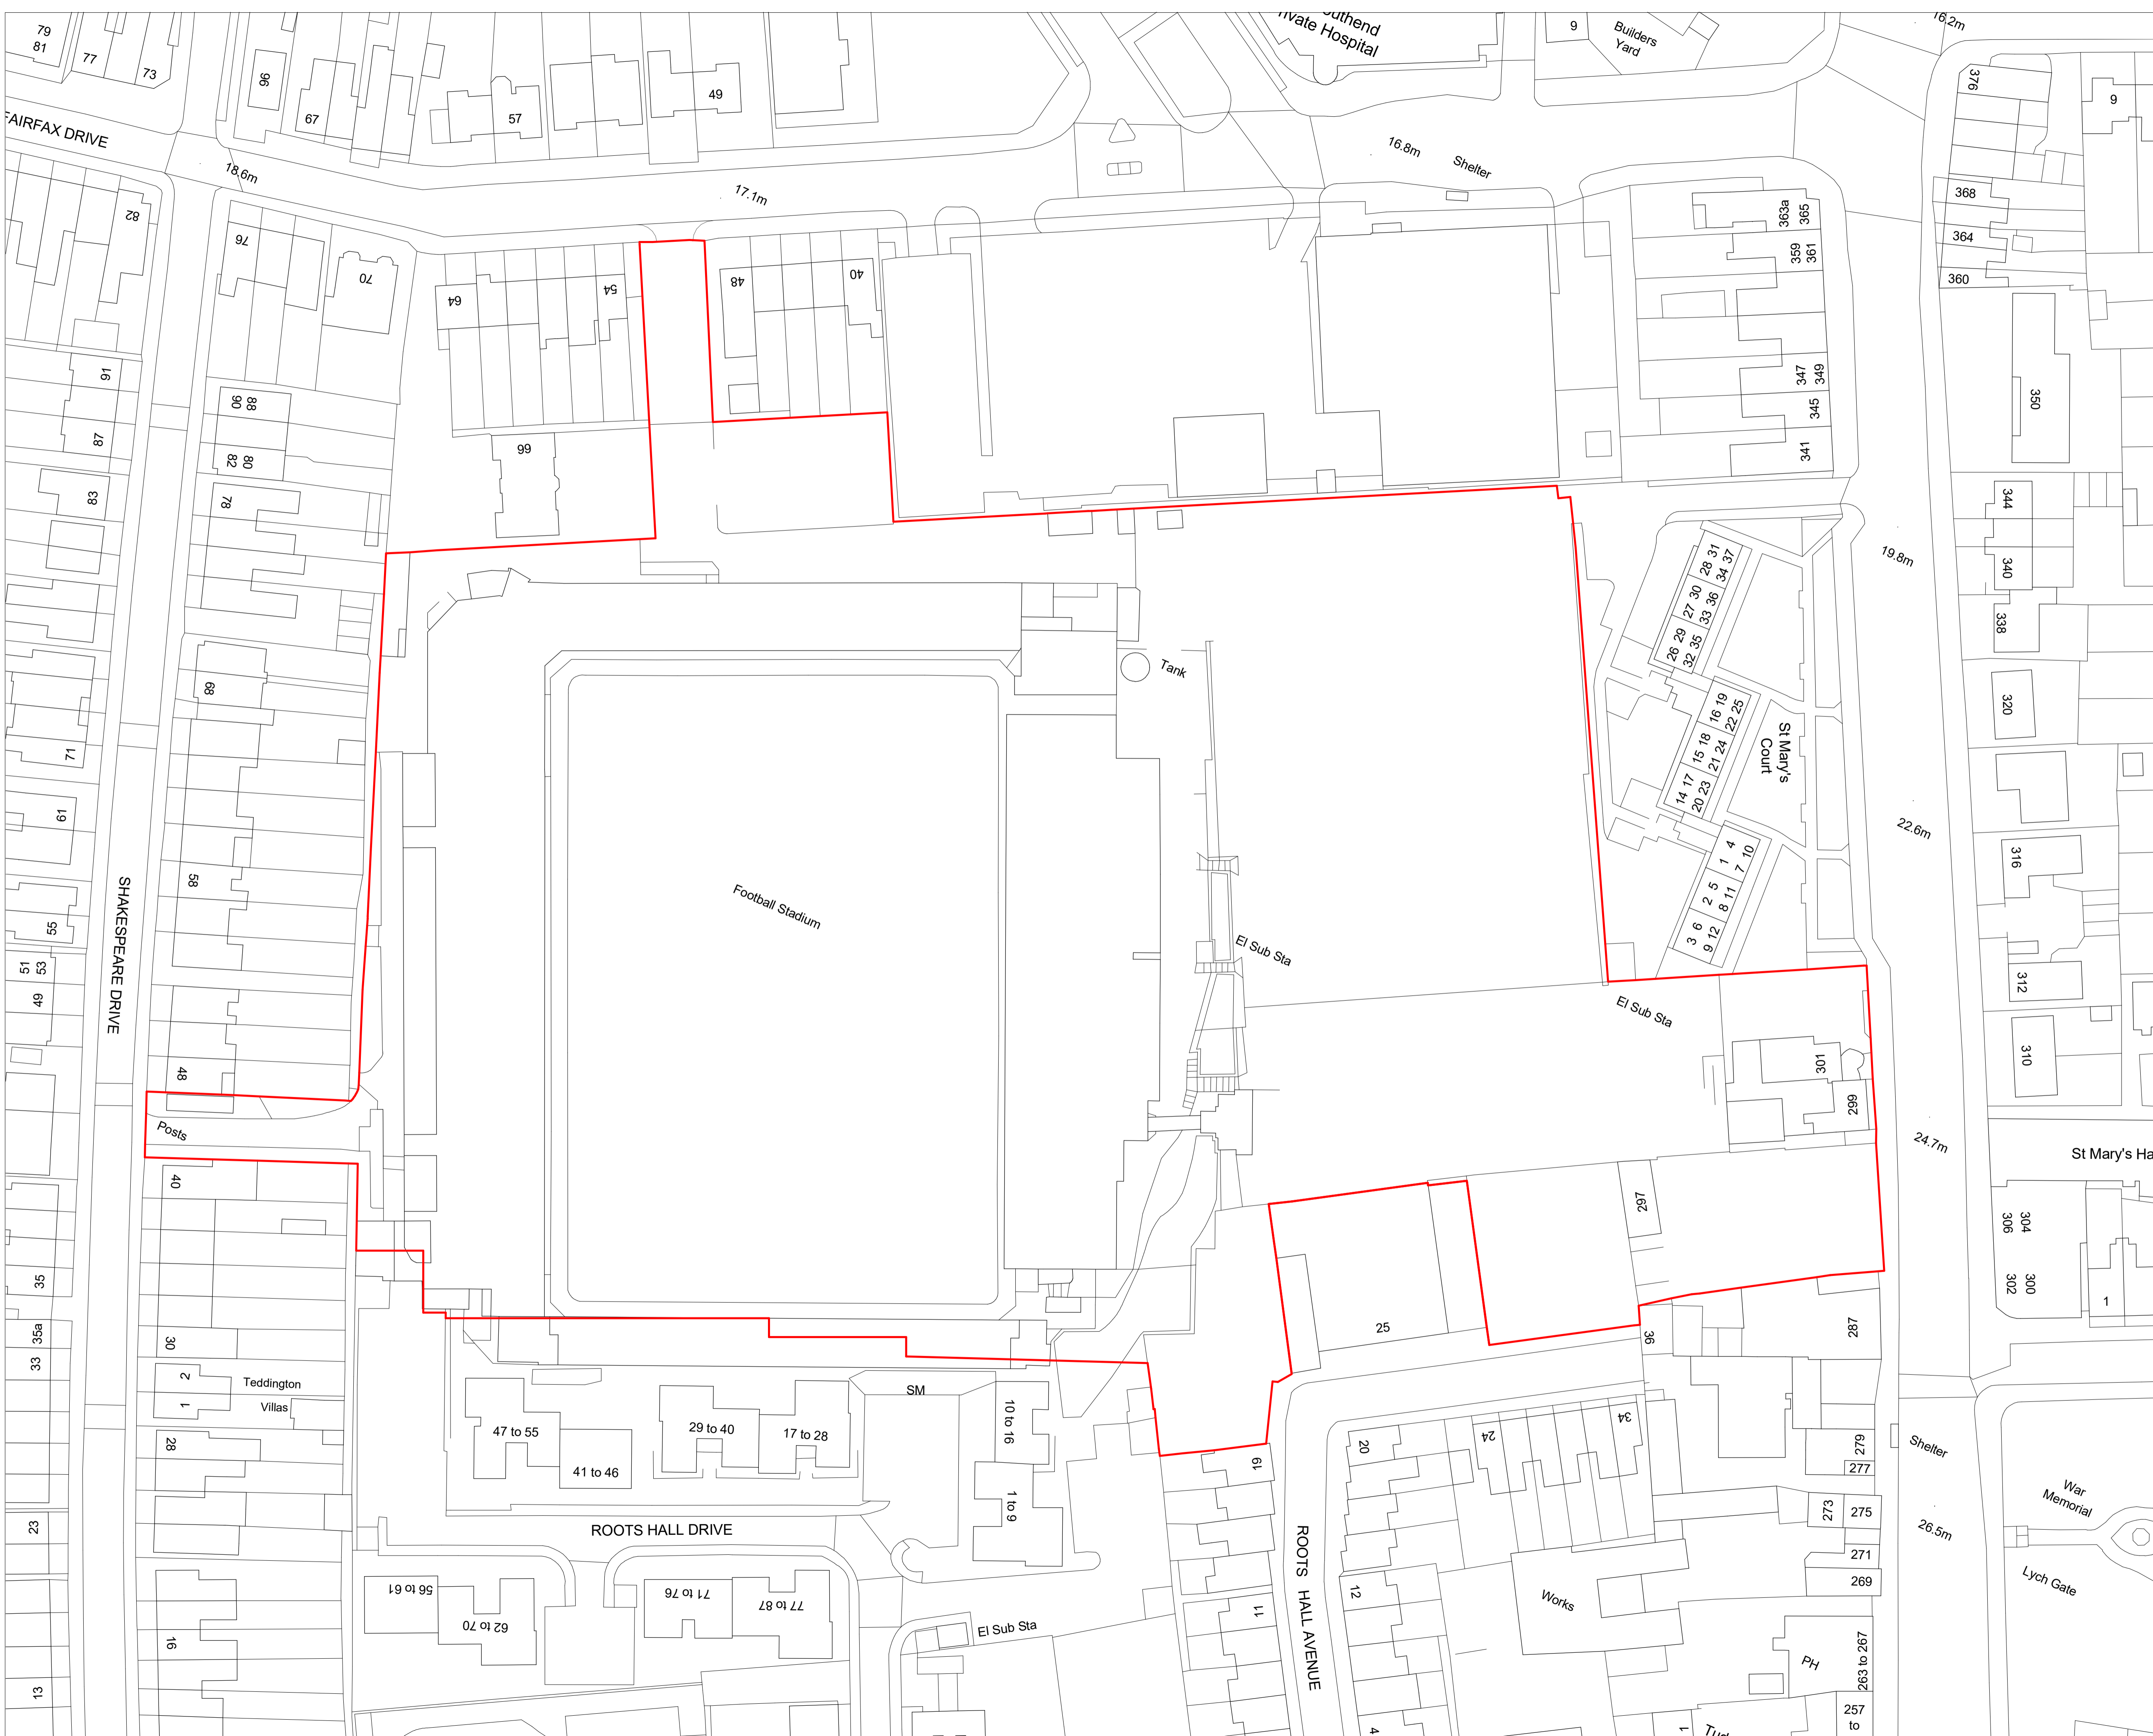

— Site Boundary

Rev:P02 Date:26.06.2020 Drw:KW Chk:SG
Revised South Boundary
Rev:P01 Date:13.09.2019 Drw:FD Chk:SG
Planning Issue

Client:
Southend United FC

Project:
Roots Hall - Southend on sea

Title:
Existing Site Plan

Drawing status:
For Planning